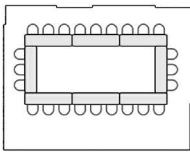

Byrne Layouts

Layout: Banquet
Capacity: 24

Layout: Boardroom
Capacity: 20

Layout: Classroom
Capacity: 22

Layout: Hollow Square
Capacity: 24

Layout: Reception
Capacity: 24

Layout: Theater
Capacity: 30

Layout: U-Shape
Capacity: 16