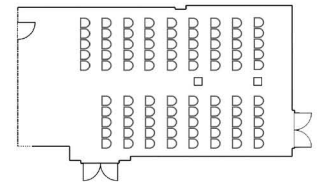

# Exchange B Layouts

**Layout:** Banquet  
**Capacity:** 90

**Layout:** Boardroom  
**Capacity:** 36

**Layout:** Classroom  
**Capacity:** 57

**Layout:** Hollow Square  
**Capacity:** 36

**Layout:** Reception  
**Capacity:** 85

**Layout:** Theater  
**Capacity:** 85

**Layout:** U-Shape  
**Capacity:** 30